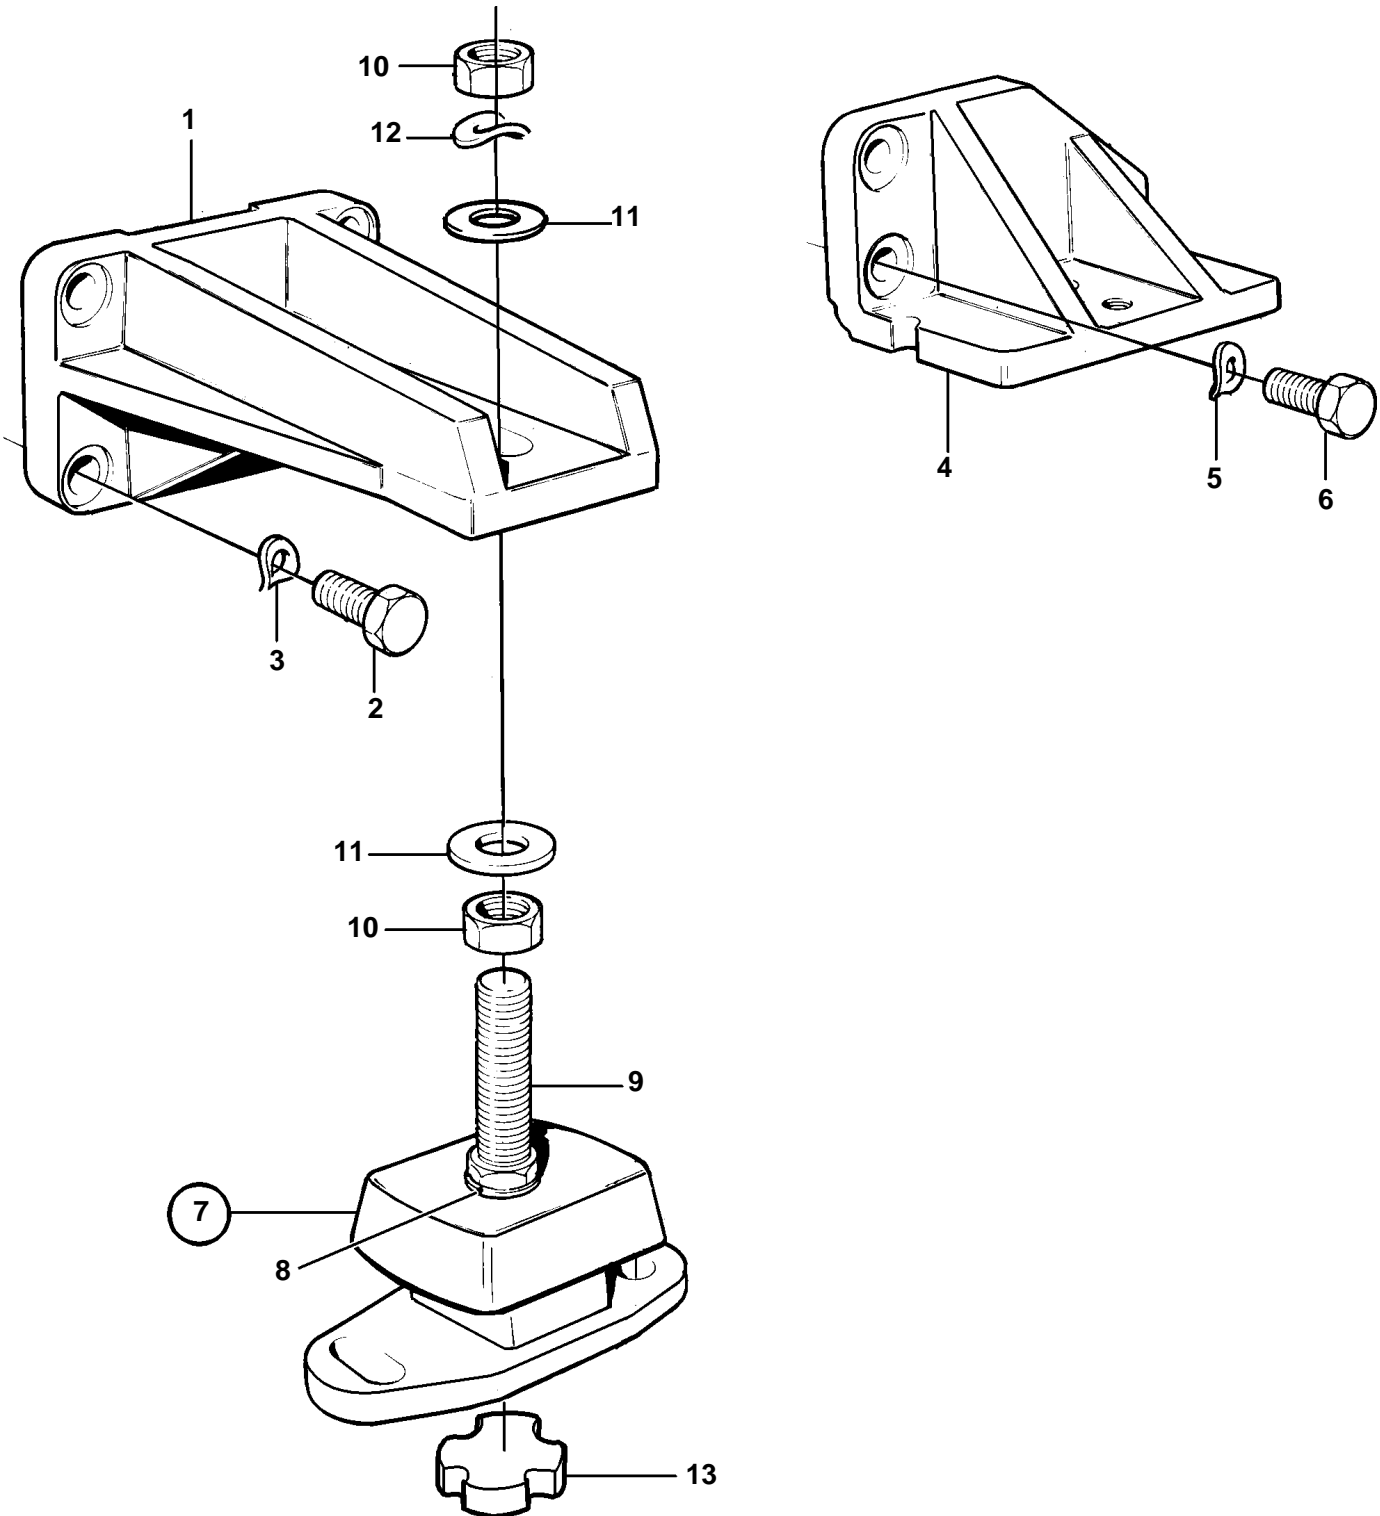

KAD32P-A, TAM42WJ-A, KAMD43P-A, KAD43P-A, KAMD44P-A, KAD44P-A, KAMD44P-B, KAD44P-B, KAD44P-C, KAMD300-A, KAD300-A

KAD32P-A, TAMD42WJ-A, KAMD43P-A, KAD43P-A, KAMD44P-A, KAD44P-A, KAMD44P-B, KAD44P-B, KAD44P-C, KAMD300-A, KAD300-A

REF	PART NO.	QTY	DESCRIPTION	NOTES
1	3580748	2	Engine bracket	FRONT
2	965192	7	Flange screw	L=40mm
	965193	1	Screw	L=50mm
3	940280	8	Spring washer	
4	860952	1	Engine bracket	P, REAR
	860954	1	Engine bracket	S.B, REAR
5	940280	6	Spring washer	
6	965225	3	Flange screw	
	965226	3	Flange screw	
7	858161	4	Rubber element	
8	955900	4	Washer	
9	860950	4	Adjuster screw	
10	955806	8	Nut	
11	955901	4	Washer	D=34mm
	978991	4	Washer	D=40mm
12	941913	4	Spring washer	
13	843299	2	Rubber disc	